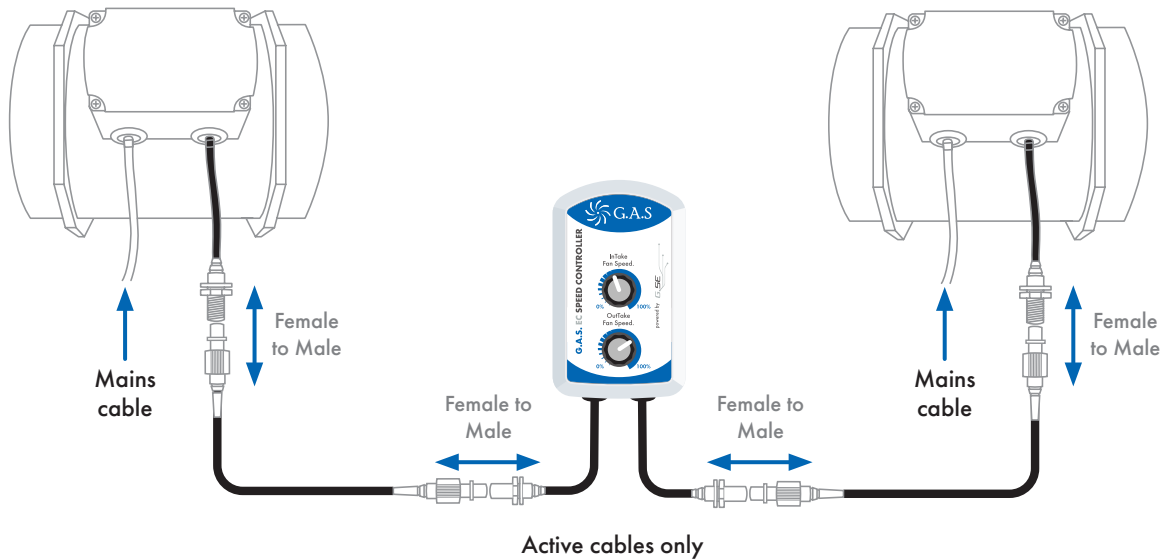

GLOBAL AIR SUPPLIES UK

EC SPEED

CONTROLLER

ACTIVELY POWERED FROM THE FAN

MUST BE USED WITH ACTIVE CABLES

## IN THE BOX

- 1 x EC Speed Controller
- 1 x Active male/male cable

### CONNECTING THE CONTROLLER TO THE FANS