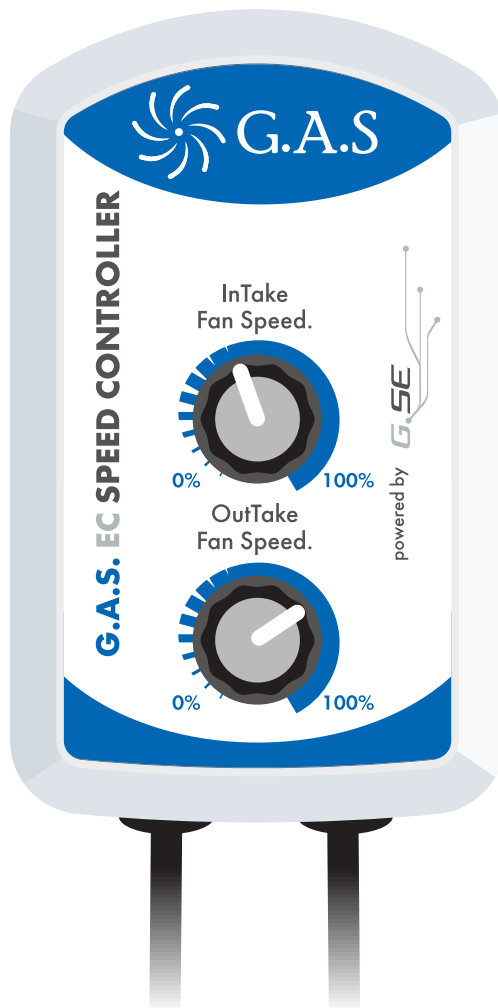

GLOBAL AIR SUPPLIES UK

EC SPEED

CONTROLLER

ACTIVELY POWERED FROM THE FAN

MUST BE USED WITH ACTIVE CABLES

## IN THE BOX

- 1 x EC Speed Controller
- 1 x Active male/male cable