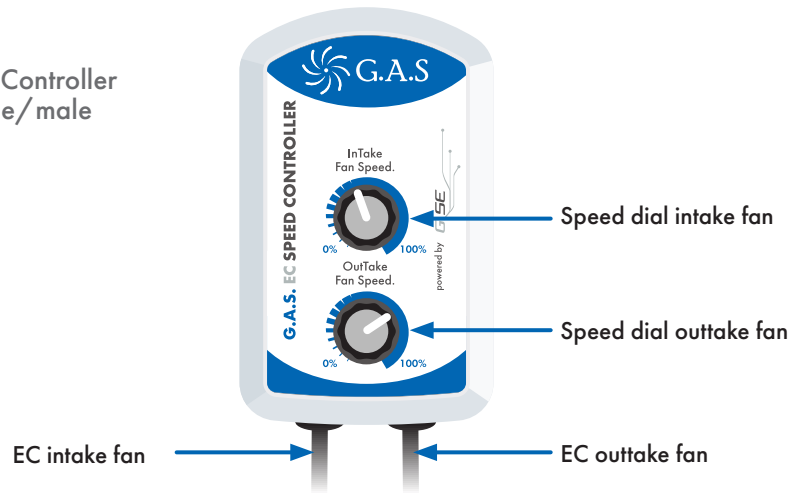

GLOBAL AIR SUPPLIES UK

EC SPEED

CONTROLLER

ACTIVELY POWERED FROM THE FAN

MUST BE USED WITH ACTIVE CABLES

## IN THE BOX

- 1 x EC Speed Controller
- 1 x Active male/male cable