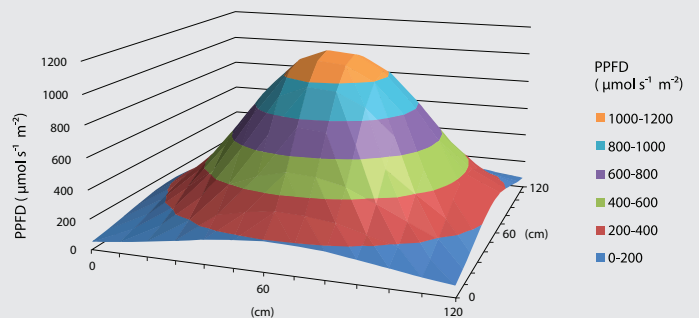

300W PRO Full Spectrum LED

Efficiency Data

PPF ($\mu\text{mol/s}$) (Tested at 25°C)	Fixture efficiency using input power (300W) ($\mu\text{mol/J}$)	Fixture efficiency using LED power (190W) ($\mu\text{mol/J}$)	Average LED efficiency ($\mu\text{mol/J}$)	LUMLED white LED chip efficiency ($\mu\text{mol/J}$)	LUMLED red LED chip efficiency ($\mu\text{mol/J}$)	Far-Red LED Chip Efficiency ($\mu\text{mol/J}$)
750	2.5	2.6	2.9	2.85	3.6	2.35

Product Data

Product Code	Dimensions (mm)	Net Weight (kg)	Gross Weight (kg)	Input Current at 230V (A)	Input Power (W)
MBDLLED300PRO	564.8 x 564.8 x 68.4	5.5	6.8	1.45	300

Supply Voltage (V)	Supply Frequency (Hz)	Power Factor	IP Rating	Life Span (hours)	Light Angle (°)	Working Temperature (°C)
230	50/60	≥ 0.95	IP65	> 50,000	120°	-10 to +40

Graphs & Charts

Discover the full DAYLIGHT LED Range:

www.growwithdaylight.co.uk

60W (Far Red, UVA, UVA and B), 100W, 200W, 200W PRO, 300W, 300W PRO
480W, 480W PRO, 660W, 660W PRO, 1030W & 1030W PRO