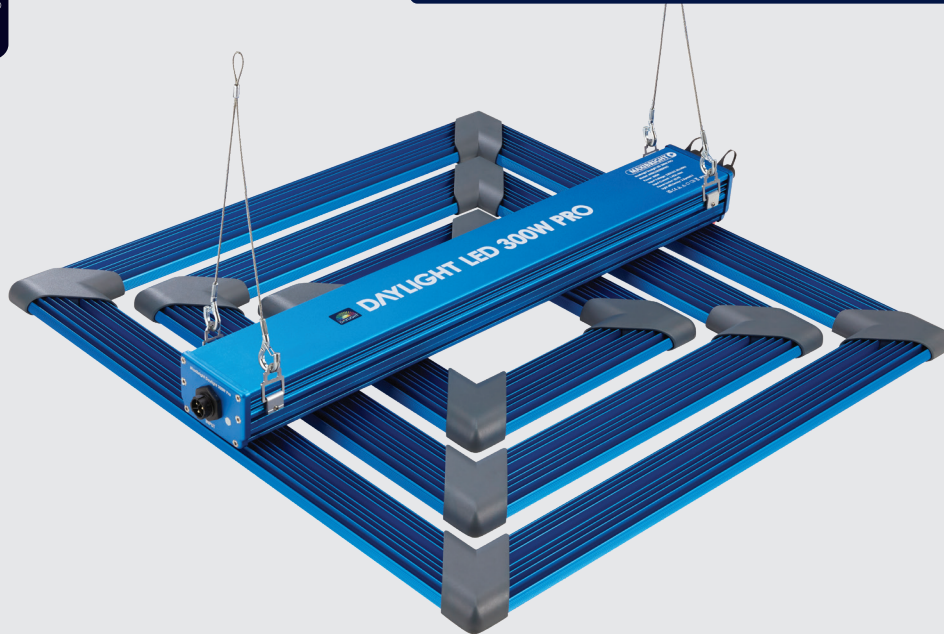

300W PRO Full Spectrum LED

750 $\mu\text{mol/s}$
Total Output

More flower, less power

LED lighting technology has evolved leaps and bounds over the past few decades. As the technology has progressed, so have grower's expectations on performance. With a full-bodied PAR spectrum output and a high total output, the DAYLIGHT 300W LED PRO Grow Light ensures growing with LEDs will impress even the most staunch HPS supporter.

DAYLIGHT LED 300W PRO | Key features

- ✓ Full spectrum light output
- ✓ LUMLED LED chips
- ✓ Ideal for up to a 1m x 1m area
- ✓ No LED covers: Clear glue diode protection for maximum output and efficiency
- ✓ IP65 ingress protection: Water resistant
- ✓ Remote dimmer included: 25%-50%-75%-100% power
- ✓ Controllable: via iLink cables and DAYLIGHT Lighting Controller
- ✓ Enhanced flowering with added red light, including Far-Red components
- ✓ Cool running
- ✓ Energy efficient, low heat output
- ✓ No fans or moving parts, silent running
- ✓ Outstanding uniformed light coverage
- ✓ Enhanced light penetration
- ✓ One person assembly
- ✓ 50'000 hour lifespan
- ✓ Plug and play
- ✓ Dimensions: 564.8mm x 564.8mm x 68.4mm
- ✓ Easy to use heavy duty hanging brackets
- ✓ Lightweight slimline design
- ✓ Easy clip on bars

300W PRO Full Spectrum LED

Efficiency Data

PPF ($\mu\text{mol/s}$) (Tested at 25°C)	Fixture efficiency using input power (300W) ($\mu\text{mol/J}$)	Fixture efficiency using LED power (190W) ($\mu\text{mol/J}$)	Average LED efficiency ($\mu\text{mol/J}$)	LUMLED white LED chip efficiency ($\mu\text{mol/J}$)	LUMLED red LED chip efficiency ($\mu\text{mol/J}$)	Far-Red LED Chip Efficiency ($\mu\text{mol/J}$)
750	2.5	2.6	2.9	2.85	3.6	2.35