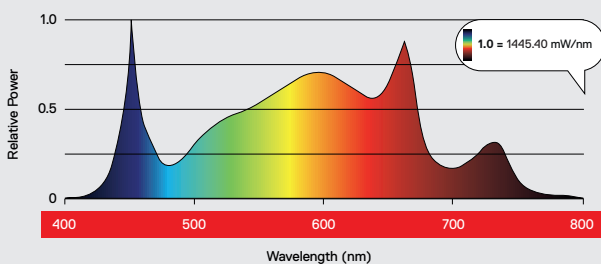

300W PRO Full Spectrum LED

Efficiency Data

PPF ($\mu\text{mol/s}$) (Tested at 25°C)	Fixture efficiency using input power (300W) ($\mu\text{mol/J}$)	Fixture efficiency using LED power (190W) ($\mu\text{mol/J}$)	Average LED efficiency ($\mu\text{mol/J}$)	LUMLED white LED chip efficiency ($\mu\text{mol/J}$)	LUMLED red LED chip efficiency ($\mu\text{mol/J}$)	Far-Red LED Chip Efficiency ($\mu\text{mol/J}$)
750	2.5	2.6	2.9	2.85	3.6	2.35

Product Data

Product Code	Dimensions (mm)	Net Weight (kg)	Gross Weight (kg)	Input Current at 230V (A)	Input Power (W)
MBDLLED300PRO	564.8 x 564.8 x 68.4	5.5	6.8	1.45	300

Supply Voltage (V)	Supply Frequency (Hz)	Power Factor	IP Rating	Life Span (hours)	Light Angle (°)	Working Temperature (°C)
230	50/60	≥ 0.95	IP65	> 50,000	120°	-10 to +40

Graphs & Charts

Discover the full DAYLIGHT LED Range:

www.growwithdaylight.co.uk

60W (Far Red, UVA, UVA and B), 100W, 200W, 200W PRO, 300W, 300W PRO
480W, 480W PRO, 660W, 660W PRO, 1030W & 1030W PRO