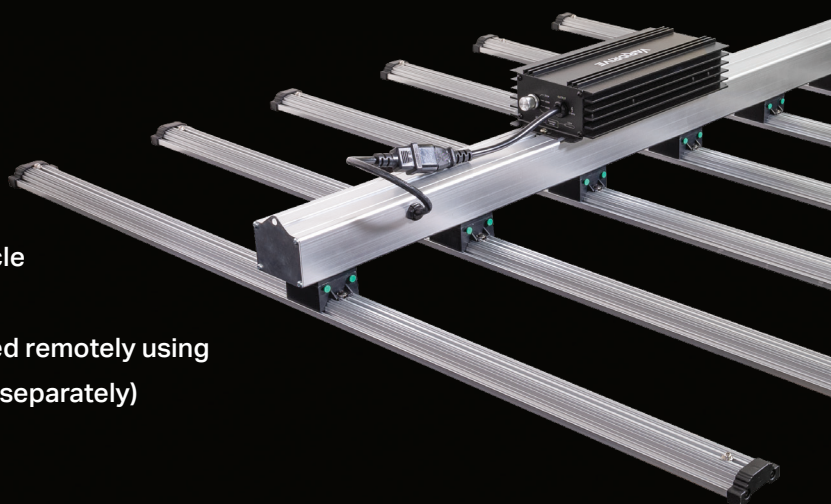

VARIDRIVE 720W LED

|||COMPACT|||

1920
µmol/s

Varidrive 'COMPACT' LED

The Maxibright Varidrive 'COMPACT' LED is your go-to, budget-friendly fixture for indoor growing. This entry-level powerhouse boasts 720W of power, producing 1920 µmol/s (PPF) for robust plant growth. Its full spectrum light replicates natural sunlight, while dimmable settings cater to every growth stage. Assembly is a breeze, and with a 30,000-hour lifespan, it's built to last.

Connect the Varidrive power pack directly or remotely with a 10m extension lead option. At just 1100 x 1000 x 102mm, it's a space-saving solution for 1.5 x 1.5m areas. Plus, enjoy peace of mind with a 2-year warranty.

Elevate your indoor gardening game with the Varidrive 'COMPACT' LED from Maxibright

Key Features

720W power, 1920 µmol/s total light output (PPF)

6 bar LED fixture, designed for a 1.5 x 1.5m area

2-year warranty

Full spectrum light output for the complete grow cycle

Dimmable: 250W, 400W, 600W, 720W (Boost)

Extendable Bars: LED bars can be removed and used remotely using Varidrive LED extension leads Extension leads (sold separately)

Lightweight, one-person assembly

30'000 hours lifespan

Dimensions: 1100 x 1000 x 102mm

Powered by Varidrive 600W power pack: Sold separately.

Remote or Connect power pack: Choose whether the power pack is inside or outside the grow area. (Extension lead required. Sold separately.)