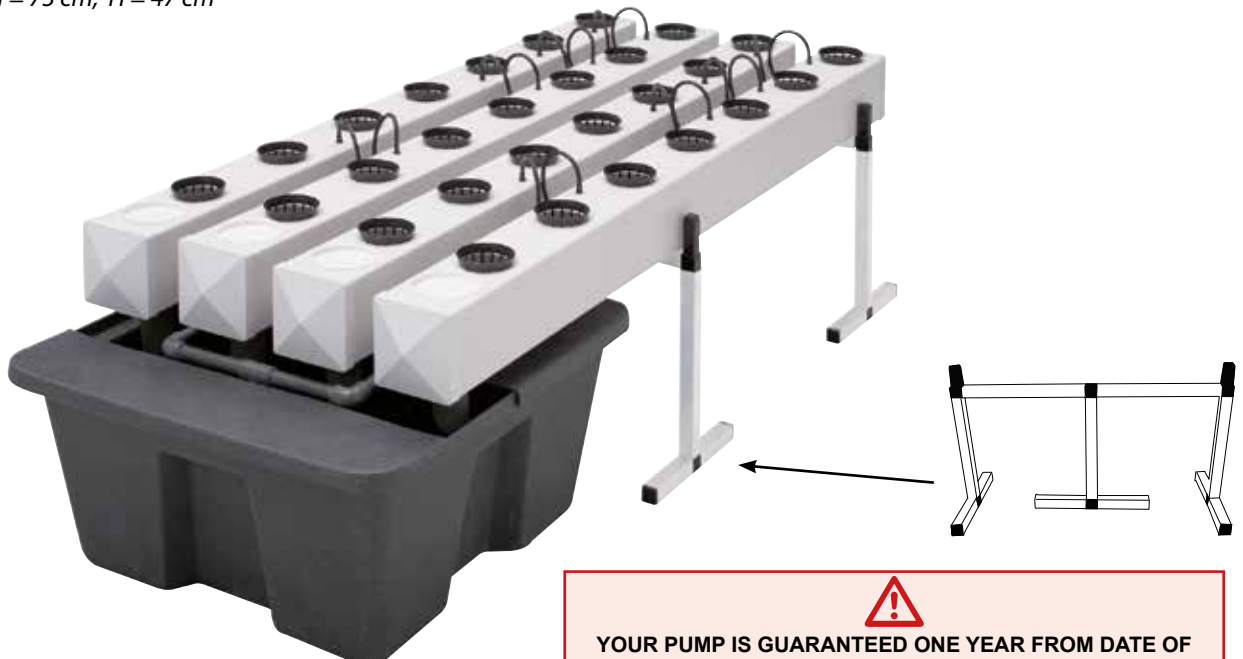

20 plants

L = 130 cm, l = 73 cm, H = 47 cm

AeroFlo 28

28 plants

L = 180 cm, l = 73 cm, H = 47 cm

YOUR PUMP IS GUARANTEED ONE YEAR FROM DATE OF PURCHASE.

It must not be opened or modified - KEEP YOUR INVOICE