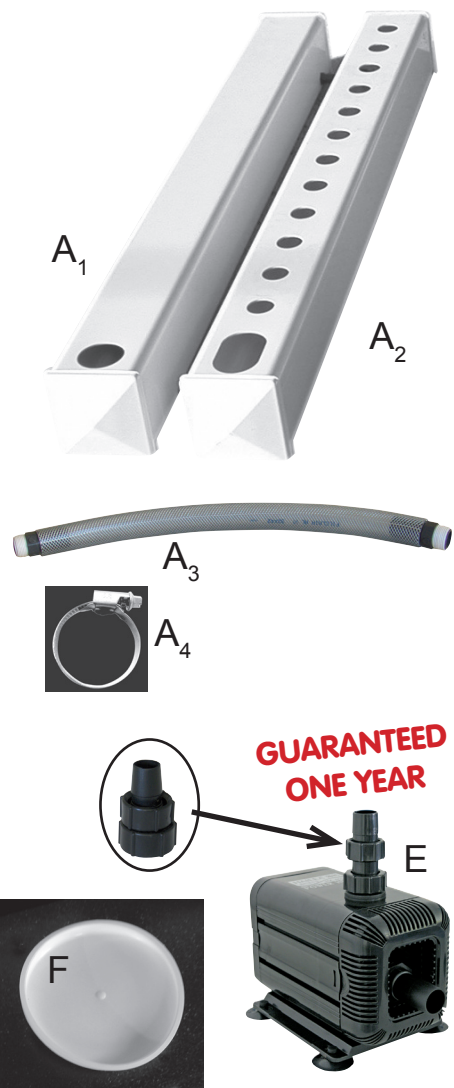

GHE

Bringing Nature and Technology Together
www.eurohydro.com

05/2017

GRATIS

Flora Series
FloraGro 1L
FloraMicro Hard Water 1/2 L
FloraMicro Soft Water 1/2 L
FloraBloom 1L

AeroFlo 56B

56 plants

L = 290 cm, l = 140 cm, H = 32 cm

AeroFlo 84B

84 plants

L = 290 cm, l = 195 cm, H = 32 cm

**YOUR PUMP IS GUARANTEED
ONE YEAR FROM DATE OF
PURCHASE.**

It must not be opened or modified.

KEEP YOUR INVOICE

GUARANTEED ONE YEAR

AF 56			
D1		D2	
3	TU21021	2	TU21030
AF 84			
D1		D2	
4	TU21021	3	TU21030

	AF 56	AF 84	RÉF :
A1	1	-	RE11002
A2	1	-	RE11001
A1	-	1	RE11004
A2	-	1	RE11003
A3	1	1	EI31011
B	8	-	CU11003
B	-	12	CU11003
C	4	6	AL31007
C1	1	-	EI31013
C1	-	1	EI31014
E	1	-	PM11054
E	-	1	PM11055
F	8	12	CV91001
a	6	8	RA61007
b	6	8	EI21034
c	8	12	RT11011
d	56	84	PO01002
e	32	48	EI31002
f	32	48	RA41006

C'	C1'	C1''	AF56 B = 14 AF84 B = 18
AL12001	EI31009	EI31012	FX11007