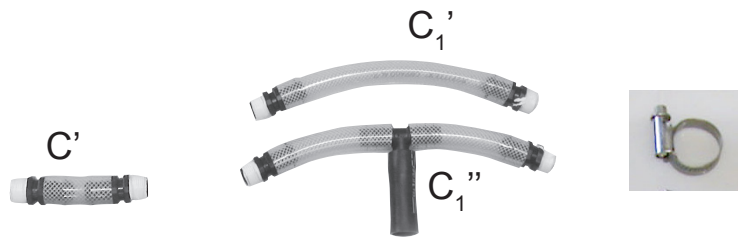

GHE

Bringing Nature and Technology Together
www.eurohydro.com

05/2017

GRATIS

Flora Series
FloraGro 1L
FloraMicro Hard Water 1/2 L
FloraMicro Soft Water 1/2 L
FloraBloom 1L

AeroFlo 56B

56 plants

L = 290 cm, l = 140 cm, H = 32 cm

AeroFlo 84B

84 plants

L = 290 cm, l = 195 cm, H = 32 cm

**YOUR PUMP IS GUARANTEED
ONE YEAR FROM DATE OF
PURCHASE.**

It must not be opened or modified.

KEEP YOUR INVOICE

GUARANTEED ONE YEAR

AF 56			
D1		D2	
3	TU21021	2	TU21030
AF 84			
D1		D2	
4	TU21021	3	TU21030

	AF 56	AF 84	RÉF :
A1	1	-	RE11002
A2	1	-	RE11001
A1	-	1	RE11004
A2	-	1	RE11003
A3	1	1	EI31011
B	8	-	CU11003
B	-	12	CU11003
C	4	6	AL31007
C1	1	-	EI31013
C1	-	1	EI31014
E	1	-	PM11054
E	-	1	PM11055
F	8	12	CV91001
a	6	8	RA61007
b	6	8	EI21034
c	8	12	RT11011
d	56	84	PO01002
e	32	48	EI31002
f	32	48	RA41006