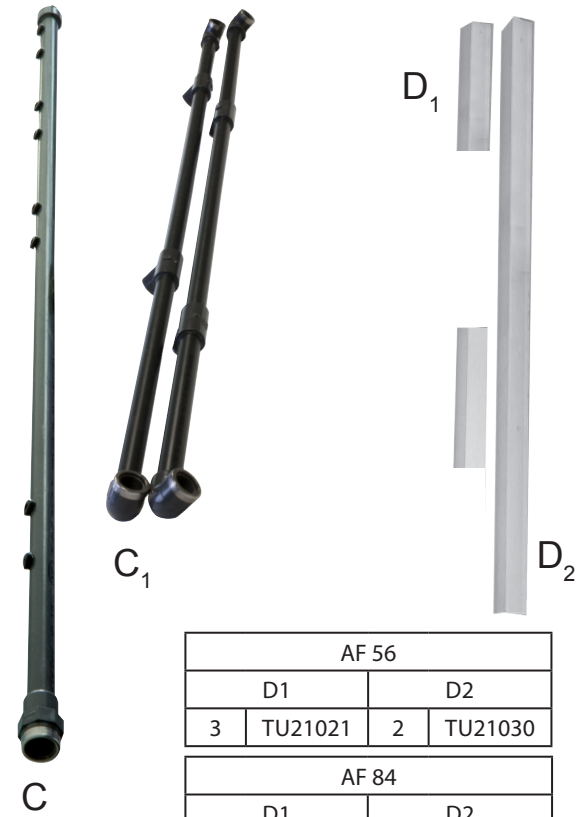

GHE

Bringing Nature and Technology Together
www.eurohydro.com

05/2017

GRATIS

Flora Series
FloraGro 1L
FloraMicro Hard Water 1/2 L
FloraMicro Soft Water 1/2 L
FloraBloom 1L

AeroFlo 56B

56 plants

L = 290 cm, l = 140 cm, H = 32 cm

AeroFlo 84B

84 plants

L = 290 cm, l = 195 cm, H = 32 cm

**YOUR PUMP IS GUARANTEED
ONE YEAR FROM DATE OF
PURCHASE.**

It must not be opened or modified.

KEEP YOUR INVOICE

GUARANTEED ONE YEAR

AF 56			
D1		D2	
3	TU21021	2	TU21030
AF 84			
D1		D2	
4	TU21021	3	TU21030

	AF 56	AF 84	RÉF :
A1	1	-	RE11002
A2	1	-	RE11001
A1	-	1	RE11004
A2	-	1	RE11003
A3	1	1	EI31011
B	8	-	CU11003
B	-	12	CU11003
C	4	6	AL31007
C1	1	-	EI31013
C1	-	1	EI31014
E	1	-	PM11054
E	-	1	PM11055
F	8	12	CV91001
a	6	8	RA61007
b	6	8	EI21034
c	8	12	RT11011
d	56	84	PO01002
e	32	48	EI31002
f	32	48	RA41006

C'	C1'	C1''	AF56 B = 14 AF84 B = 18
AL12001	EI31009	EI31012	FX11007