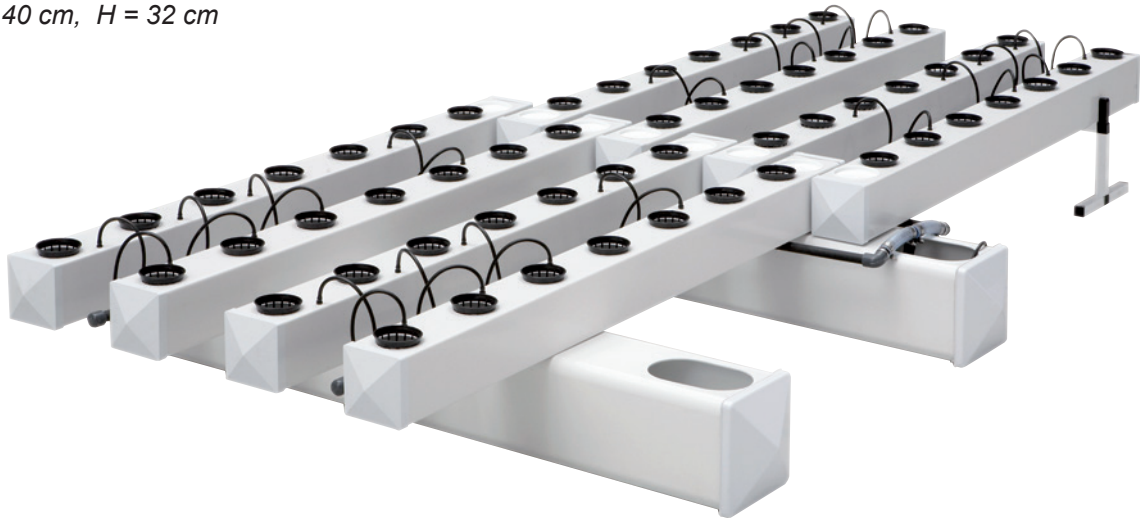

GHE

Bringing Nature and Technology Together
www.eurohydro.com

05/2017

GRATIS

Flora Series
FloraGro 1L
FloraMicro Hard Water 1/2 L
FloraMicro Soft Water 1/2 L
FloraBloom 1L

AeroFlo 56B

56 plants

L = 290 cm, l = 140 cm, H = 32 cm

AeroFlo 84B

84 plants

L = 290 cm, l = 195 cm, H = 32 cm

**YOUR PUMP IS GUARANTEED
ONE YEAR FROM DATE OF
PURCHASE.**

It must not be opened or modified.

KEEP YOUR INVOICE

GUARANTEED ONE YEAR

AF 56			
D1		D2	
3	TU21021	2	TU21030
AF 84			
D1		D2	
4	TU21021	3	TU21030