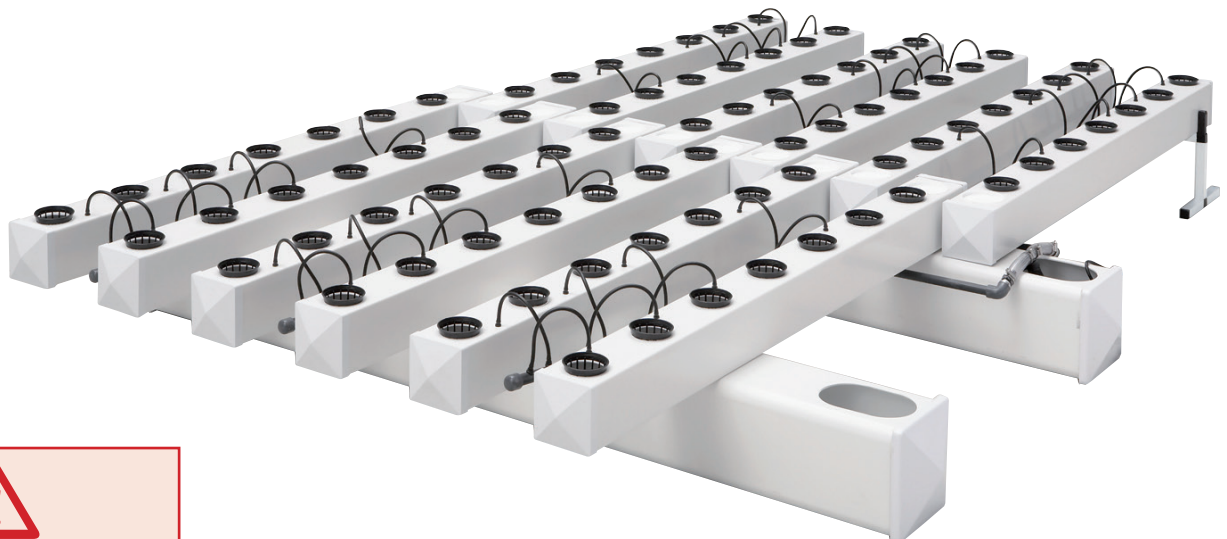

GHE

Bringing Nature and Technology Together
www.eurohydro.com

05/2017

GRATIS

Flora Series
FloraGro 1L
FloraMicro Hard Water 1/2 L
FloraMicro Soft Water 1/2 L
FloraBloom 1L

AeroFlo 56B

56 plants

L = 290 cm, l = 140 cm, H = 32 cm

AeroFlo 84B

84 plants

L = 290 cm, l = 195 cm, H = 32 cm

**YOUR PUMP IS GUARANTEED
ONE YEAR FROM DATE OF
PURCHASE.**

It must not be opened or modified.

KEEP YOUR INVOICE

GUARANTEED ONE YEAR

AF 56			
D1		D2	
3	TU21021	2	TU21030
AF 84			
D1		D2	
4	TU21021	3	TU21030