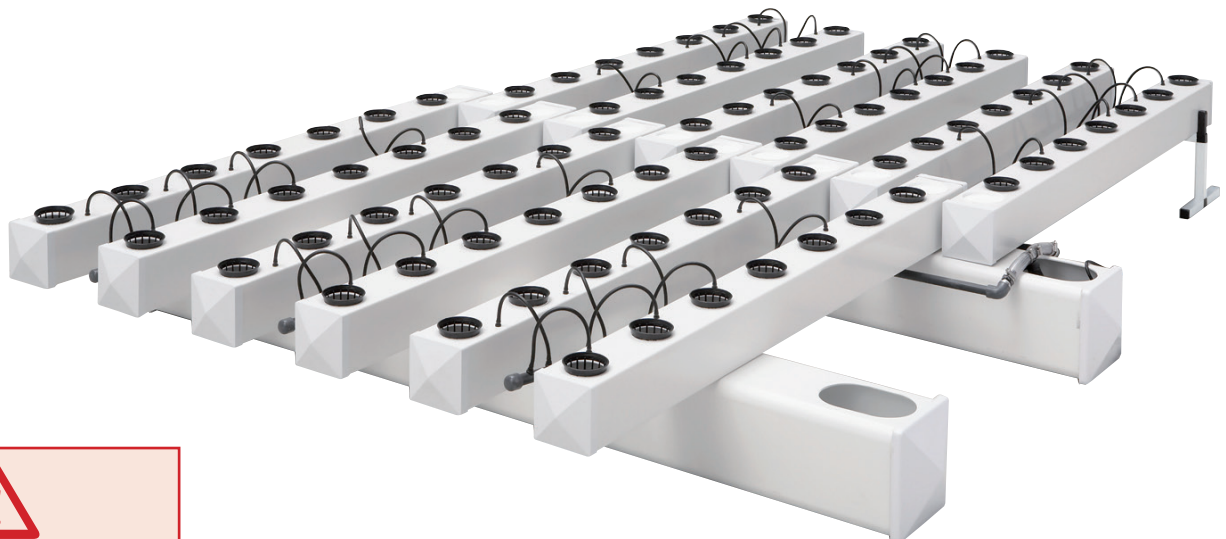

GHE

Bringing Nature and Technology Together
www.eurohydro.com

05/2017

GRATIS

Flora Series
FloraGro 1L
FloraMicro Hard Water 1/2 L
FloraMicro Soft Water 1/2 L
FloraBloom 1L

AeroFlo 56B

56 plants

L = 290 cm, l = 140 cm, H = 32 cm

AeroFlo 84B

84 plants

L = 290 cm, l = 195 cm, H = 32 cm

**YOUR PUMP IS GUARANTEED
ONE YEAR FROM DATE OF
PURCHASE.**

It must not be opened or modified.

KEEP YOUR INVOICE

AF 56			
D1		D2	
3	TU21021	2	TU21030
AF 84			
D1		D2	
4	TU21021	3	TU21030