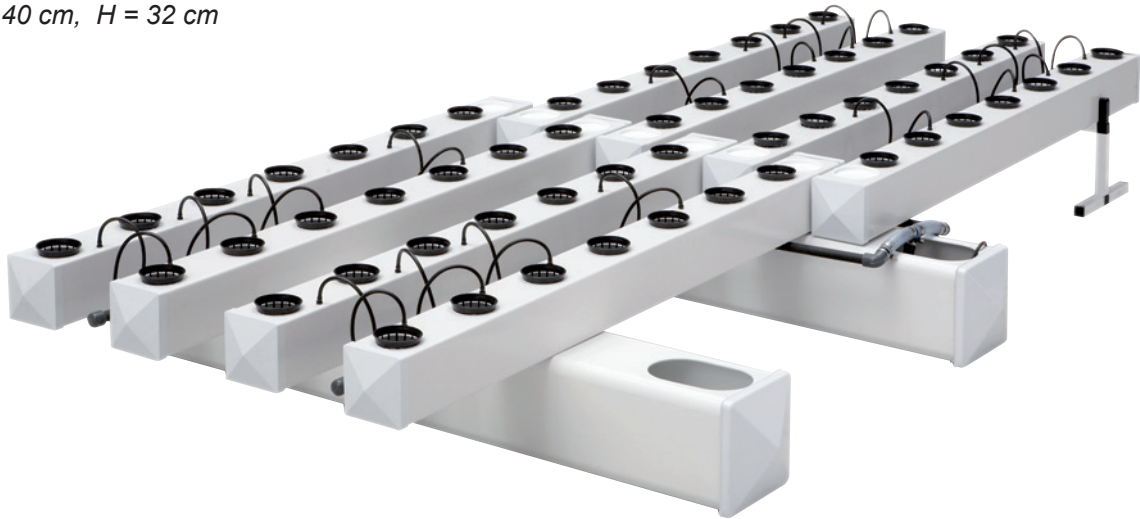

GHE

Bringing Nature and Technology Together
www.eurohydro.com

05/2017

GRATIS

Flora Series
FloraGro 1L
FloraMicro Hard Water 1/2 L
FloraMicro Soft Water 1/2 L
FloraBloom 1L

AeroFlo 56B

56 plants

L = 290 cm, l = 140 cm, H = 32 cm

AeroFlo 84B

84 plants

L = 290 cm, l = 195 cm, H = 32 cm

**YOUR PUMP IS GUARANTEED
ONE YEAR FROM DATE OF
PURCHASE.**

It must not be opened or modified.

KEEP YOUR INVOICE

AF 56			
D1		D2	
3	TU21021	2	TU21030
AF 84			
D1		D2	
4	TU21021	3	TU21030