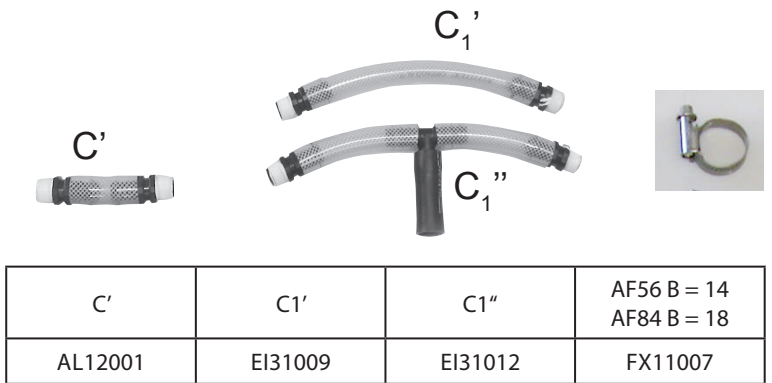

GHE

Bringing Nature and Technology Together
www.eurohydro.com

05/2017

GRATIS

Flora Series
FloraGro 1L
FloraMicro Hard Water 1/2 L
FloraMicro Soft Water 1/2 L
FloraBloom 1L

AeroFlo 56B

56 plants

L = 290 cm, l = 140 cm, H = 32 cm

AeroFlo 84B

84 plants

L = 290 cm, l = 195 cm, H = 32 cm

**YOUR PUMP IS GUARANTEED
ONE YEAR FROM DATE OF
PURCHASE.**

It must not be opened or modified.

KEEP YOUR INVOICE

AF 56			
D1		D2	
3	TU21021	2	TU21030
AF 84			
D1		D2	
4	TU21021	3	TU21030

	AF 56	AF 84	RÉF :
A1	1	-	RE11002
A2	1	-	RE11001
A1	-	1	RE11004
A2	-	1	RE11003
A3	1	1	EI31011
B	8	-	CU11003
B	-	12	CU11003
C	4	6	AL31007
C1	1	-	EI31013
C1	-	1	EI31014
E	1	-	PM11054
E	-	1	PM11055
F	8	12	CV91001
a	6	8	RA61007
b	6	8	EI21034
c	8	12	RT11011
d	56	84	PO01002
e	32	48	EI31002
f	32	48	RA41006