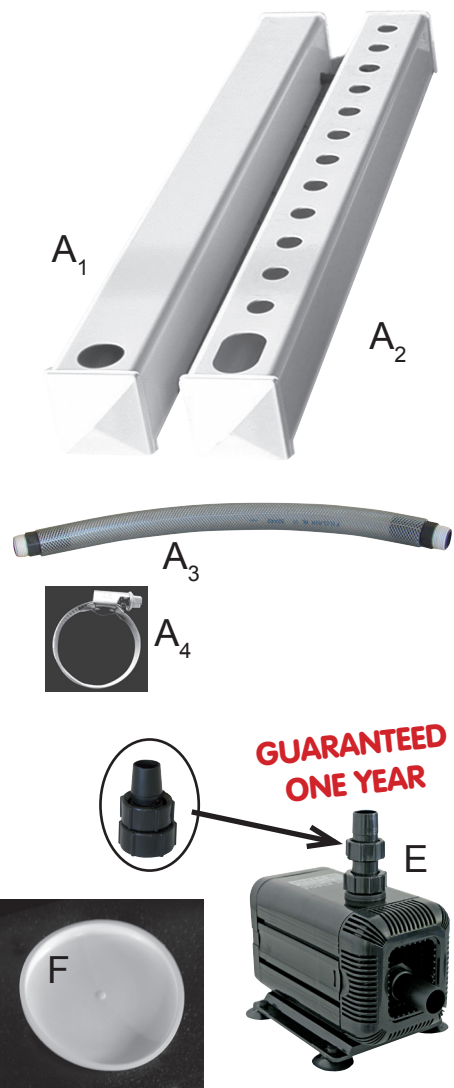

GHE

Bringing Nature and Technology Together
www.eurohydro.com

05/2017

GRATIS

Flora Series
FloraGro 1L
FloraMicro Hard Water 1/2 L
FloraMicro Soft Water 1/2 L
FloraBloom 1L

AeroFlo 56B

56 plants

L = 290 cm, l = 140 cm, H = 32 cm

AeroFlo 84B

84 plants

L = 290 cm, l = 195 cm, H = 32 cm

**YOUR PUMP IS GUARANTEED
ONE YEAR FROM DATE OF
PURCHASE.**

It must not be opened or modified.

KEEP YOUR INVOICE

AF 56			
D1		D2	
3	TU21021	2	TU21030
AF 84			
D1		D2	
4	TU21021	3	TU21030

	AF 56	AF 84	RÉF :
A1	1	-	RE11002
A2	1	-	RE11001
A1	-	1	RE11004
A2	-	1	RE11003
A3	1	1	EI31011
B	8	-	CU11003
B	-	12	CU11003
C	4	6	AL31007
C1	1	-	EI31013
C1	-	1	EI31014
E	1	-	PM11054
E	-	1	PM11055
F	8	12	CV91001
a	6	8	RA61007
b	6	8	EI21034
c	8	12	RT11011
d	56	84	PO01002
e	32	48	EI31002
f	32	48	RA41006

C'	C1'	C1''	AF56 B = 14 AF84 B = 18
AL12001	EI31009	EI31012	FX11007