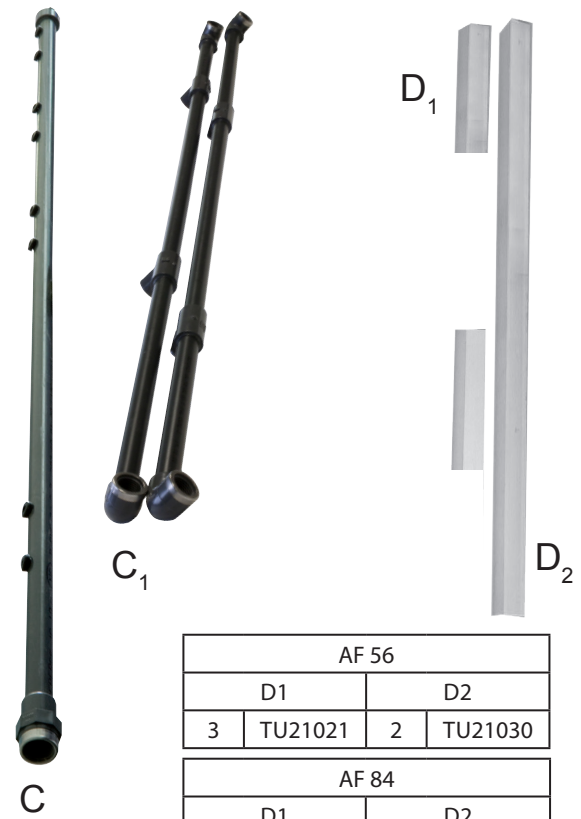

GHE

Bringing Nature and Technology Together
www.eurohydro.com

05/2017

GRATIS

Flora Series
FloraGro 1L
FloraMicro Hard Water 1/2 L
FloraMicro Soft Water 1/2 L
FloraBloom 1L

AeroFlo 56B

56 plants

L = 290 cm, l = 140 cm, H = 32 cm

AeroFlo 84B

84 plants

L = 290 cm, l = 195 cm, H = 32 cm

**YOUR PUMP IS GUARANTEED
ONE YEAR FROM DATE OF
PURCHASE.**

It must not be opened or modified.

KEEP YOUR INVOICE

AF 56			
D1		D2	
3	TU21021	2	TU21030
AF 84			
D1		D2	
4	TU21021	3	TU21030

	AF 56	AF 84	RÉF :
A1	1	-	RE11002
A2	1	-	RE11001
A1	-	1	RE11004
A2	-	1	RE11003
A3	1	1	EI31011
B	8	-	CU11003
B	-	12	CU11003
C	4	6	AL31007
C1	1	-	EI31013
C1	-	1	EI31014
E	1	-	PM11054
E	-	1	PM11055
F	8	12	CV91001
a	6	8	RA61007
b	6	8	EI21034
c	8	12	RT11011
d	56	84	PO01002
e	32	48	EI31002
f	32	48	RA41006